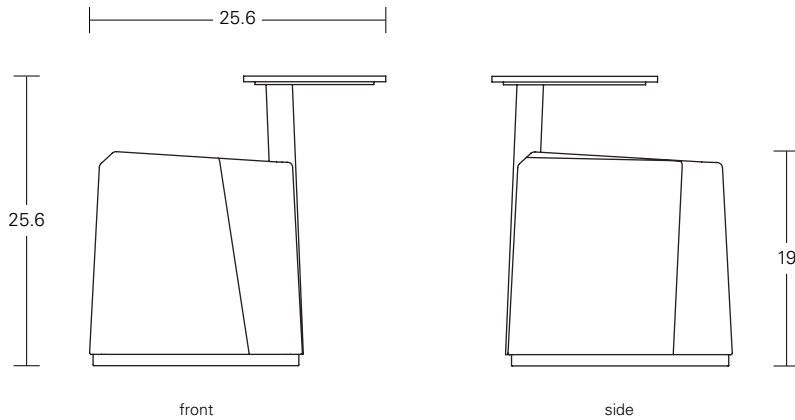

Quarry - Flint Bench with Tablet

Model QFT

W 25.6 D 21.5 H 25.6 SH 19

design: Bruce Sienkowski

front

side

top

Specification Options