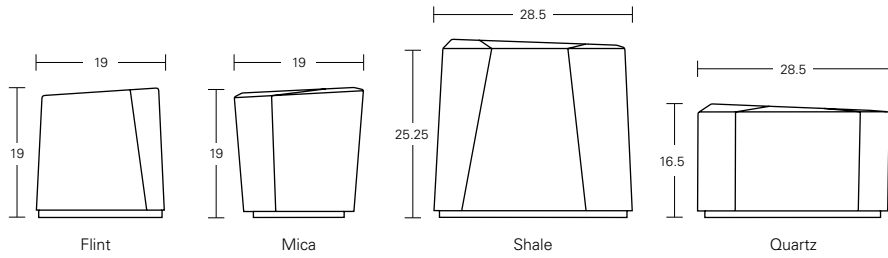

Quarry - Benches

Model QF, QM, QS, QQ

design: Bruce Sienkowski

Aerial arrangement

Specification Options

Upholstery Options (Fabric Approval Required):

Brentano
Camira
Carnegie
C.F. Stinson
Green Hides
Maharam
Unika Vaev
COM/COL

Quarry - Flint Bench with Tablet

Model QFT

W 25.6 D 21.5 H 25.6 SH 19

design: Bruce Sienkowski

front

side

top

Specification Options

White
Sterling
Black

L e l a n d

Quarry - Power Module

Model QPM

W 16.5 D 17.25 H 22.4

design: Bruce Sienkowski

Specification Options

Upholstery Options (Fabric Approval Required):