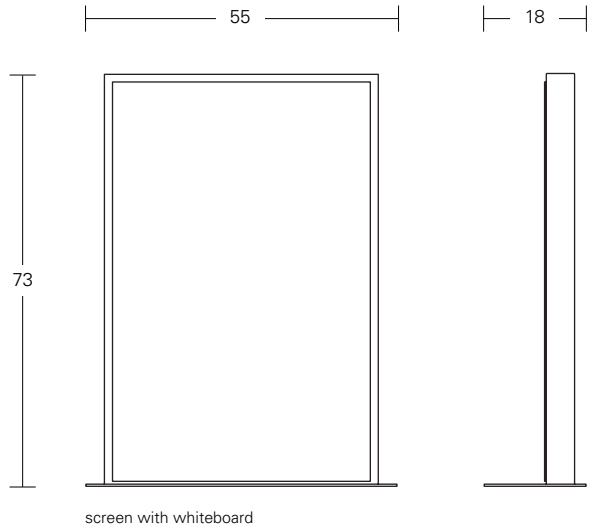

Power Options:

Three (3) 120v AC receptacles with 7'6" cord
Four (4) 120v AC receptacles, One USB and Reset Module with 7'6" cord

Glide Options:

Poly
Felt

L e l a n d

Quarry - Screen

Model QSW, QSD

W 53.6 D 18 H 72.75

design: Bruce Sienkowski

Specification Options

Upholstery Options (Fabric Approval Required):

Xorel by Carnegie

Screen Options:

Whiteboard
Display mount area

Base Finish Options:

White
Sterling
Black