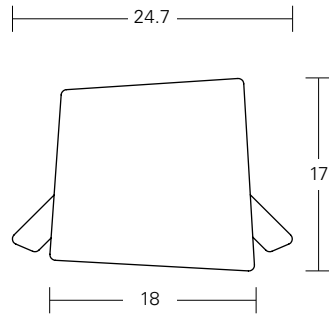

Quarry - Flint Bench with Tablet

Model QFT

W 25.6 D 21.5 H 25.6 SH 19

design: Bruce Sienkowski

front

side

top

Specification Options

W 24.7 D 17 H 26

design: Bruce Sienkowski

Specification Options

Tablet Top Options:

Corian® - Black, White or Grey
33 Wood Finishes - Leland Colours I & II
Laminate - Black, White or Grey

Tablet Column Options:

White
Sterling
Black

L e l a n d

Quarry - Power Module

Model QPM

W 16.5 D 17.25 H 22.4

design: Bruce Sienkowski

Specification Options

Upholstery Options (Fabric Approval Required):