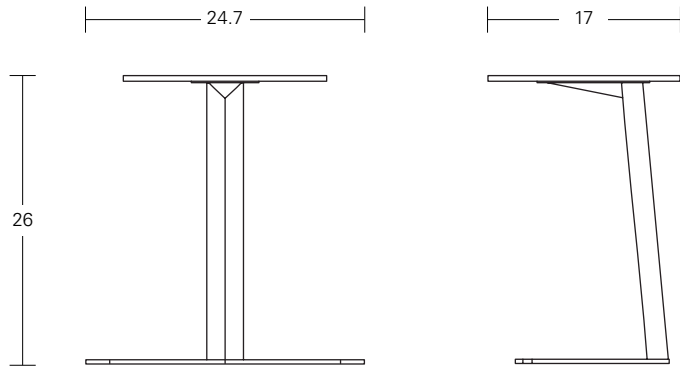

Quarry - Flint Bench with Tablet

Model QFT

W 25.6 D 21.5 H 25.6 SH 19

design: Bruce Sienkowski

front

side

top

Specification Options

W 24.7 D 17 H 26

design: Bruce Sienkowski

Specification Options

Tablet Top Options:

Corian® - Black, White or Grey
33 Wood Finishes - Leland Colours I & II
Laminate - Black, White or Grey

Tablet Column Options:

White
Sterling
Black

L e l a n d

Quarry - Power Module

Model QPM

W 16.5 D 17.25 H 22.4

design: Bruce Sienkowski

Specification Options

Upholstery Options (Fabric Approval Required):