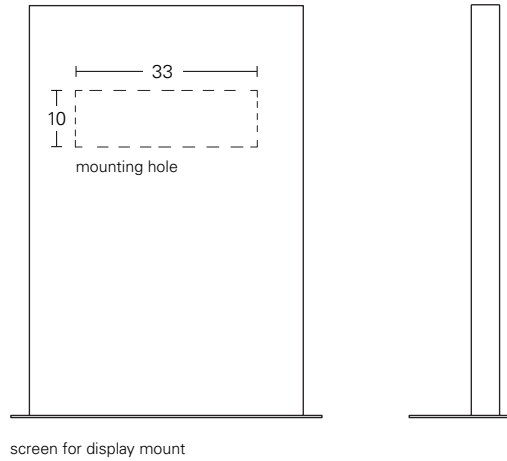

Quarry - Screen

Model QSW, QSD

W 53.6 D 18 H 72.75

design: Bruce Sienkowski

Specification Options

Upholstery Options (Fabric Approval Required):

Xorel by Carnegie

Screen Options:

Whiteboard
Display mount area

Base Finish Options:

White
Sterling
Black