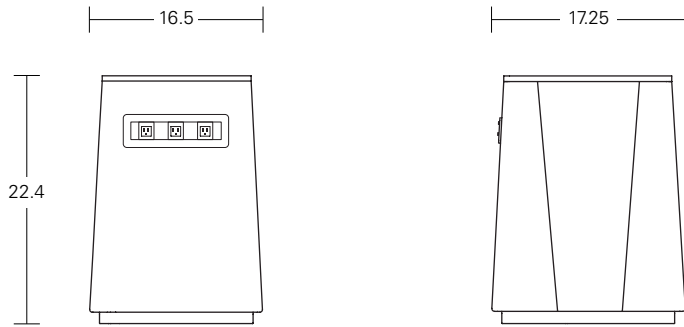

W 24.7 D 17 H 26

design: Bruce Sienkowski

Specification Options

Tablet Top Options:

Corian® - Black, White or Grey
33 Wood Finishes - Leland Colours I & II
Laminate - Black, White or Grey

Tablet Column Options:

White
Sterling
Black

L e l a n d

Quarry - Power Module

Model QPM

W 16.5 D 17.25 H 22.4

design: Bruce Sienkowski

Specification Options

Upholstery Options (Fabric Approval Required):